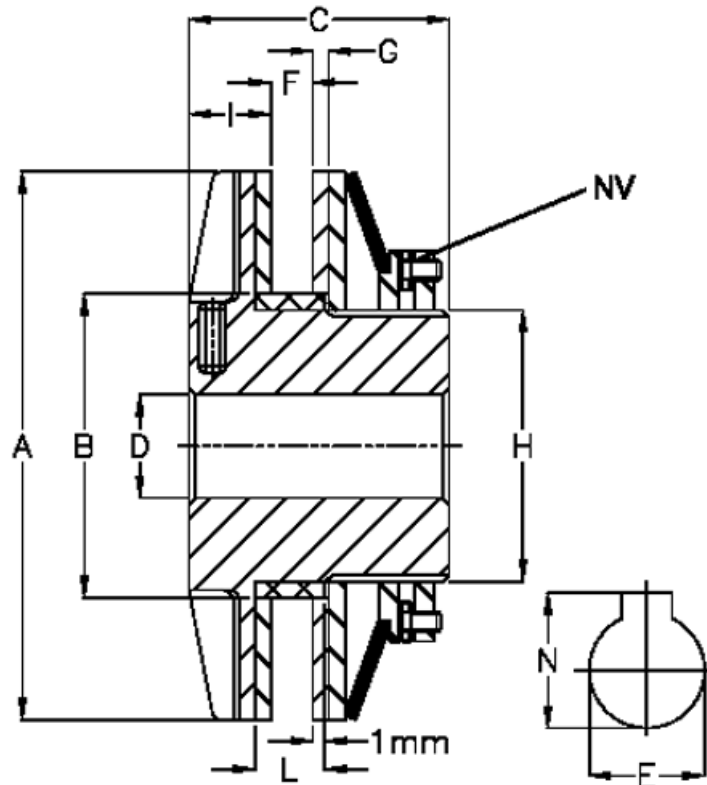

Article number: 4603406

Description: Securex torque limiter T 340/95

Measures

A = 95	L	= 16
B = 60	Largest possible bore with slot according to DIN 6885/1, E max = 35	
C = 66	Largest possible bore with slot according to DIN 6885/1, N	= 38.3
D = 15	Largest possible bore with slot according to DIN 6885/3, E max = 38	
F = 15	Largest possible bore with slot according to DIN 6885/3, N	= 40.8
G = 4	Max torque Nm	= 340
H = 52	Number of springs	= 2
I = 18	NV	= 13